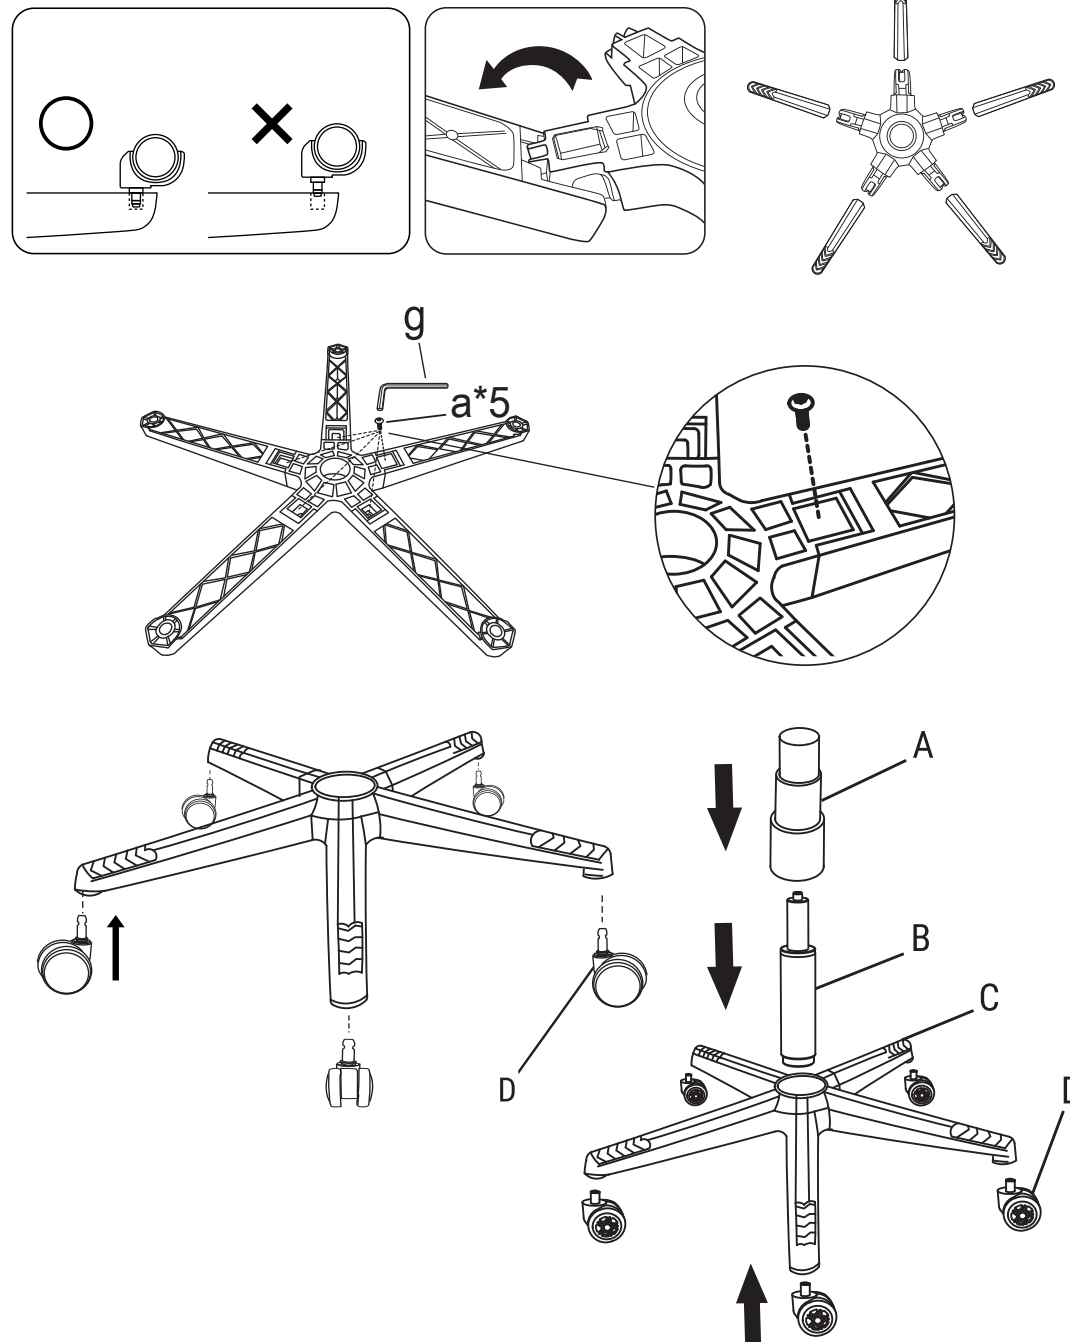

1

A Gas Cylinder Cover	F Footrest Rail	K Cushion
B Gas Cylinder	G Footrest Rail Buckle	L Armrest (L & R)
C Base	H Tilt Mechanism	M Lumbar Pillow
D Caster	I Back Support Plate	N head Pillow
E Footrest	J Backrest	

- **a** x4
   M6*20
- **b** x10
   M6*25
- **c** x3
   M8*20
- **d** x4
   M8*30
- **e** x2
   Rubber ring
- **f** x10
   Gasket
- **g**
   M6
- **h** x4
   Plastic cap

2